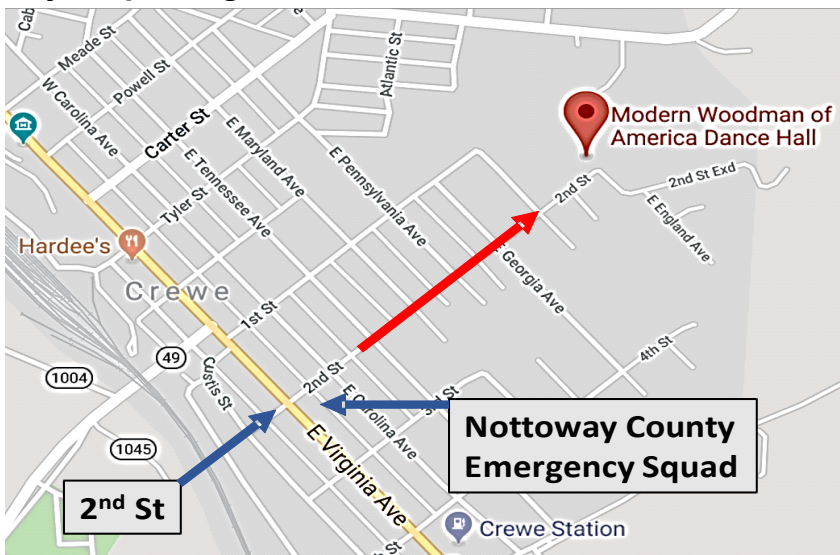

Mike Sikorsky

October 2-6, 2022

Sunday—Thursday

October 2nd 5:30-9:30

October 3rd 9:00-12:00, 1:30-4:30, 6:30-9:30

October 4th 9:00-12:00, 1:30-4:30, 6:30-9:30

October 5th 9:00-12:00, 1:30-4:30, 6:30-9:30

October 6th 9:00-12:00, 1:30-4:30, 6:30-9:30

Register Now!

Limited to 8 Students

Pre-registering before
September 19 is required

**Modern Woodman of
America Dance Hall
823 2nd Street
Crewe, VA**

Student	$279
Student + 1 dancer helper	$259
Student + 2 dancer helpers	$239
Student + 3 dancer helpers	$219

**40
Hours!**

Dry RV parking available on site